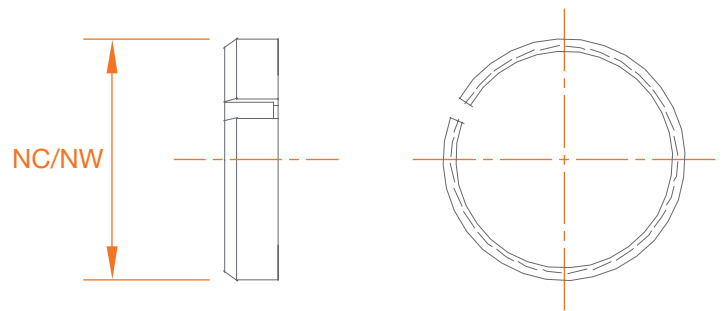

Swivel C Ring

Description

Non-metallic Swivel C Rings designed for use with Harnessflex cable glands, enclosures and sealed fittings to connect knockouts and threaded entries.

Configurations and Dimensions

Part No.	Conduit Sizes	
	(NC)	(NW)
SC16	16	13
SC20	20	17
SC28	28	23
SC32	32	29
SC40	40	36
SC50	50	48