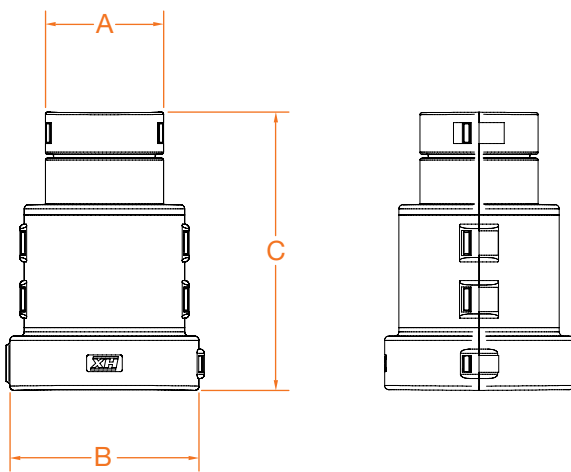

Hinged Interface (28-TY62)

Description

Clip-on straight interfaces for AMP TYCO 62 way connectors.

Configurations and Dimensions

Part No.	Fitting A		Dimensions	
	(NC)	(NW)	B	C
28-TY62	28	23	45.1	66.4