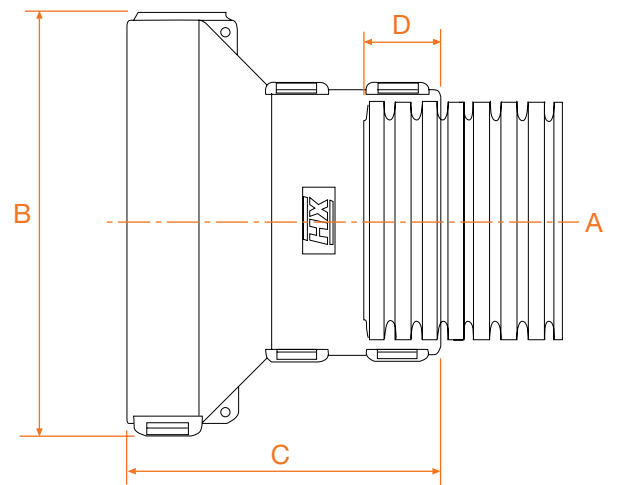

AMP CPC Hinged Interfaces

Description

Clip-on straight interfaces for AMP CPC 31 pole circular connectors.

Configurations and Dimensions

Part No.	Conduit Size		Dimensions		
	(NC)	(NW)	B	C	D
CI16-A31	16	13	62	45	10
CI20-A31	20	17	62	45	12
CI25-A31	25	22	62	45	13
CI32-A31	32	29	62	45	13