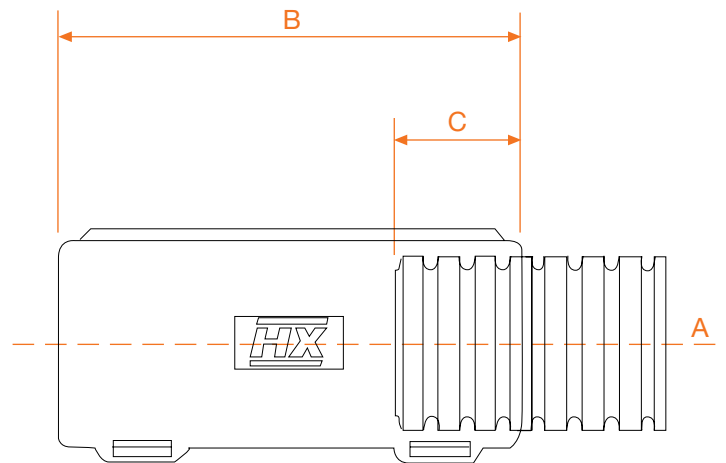

Milliflex Hinged ABS Interfaces

Description

Clip-on straight interface for Milliflex ABS connectors.

Configurations and Dimensions

Part No.	Conduit Size		Dimensions	
	(NC)	(NW)	B	C
CI08-MF2	08	7.5	35.6	10
CI10-MF2	10	8.5	35.6	10
CI12-MF2	12	10	35.6	10