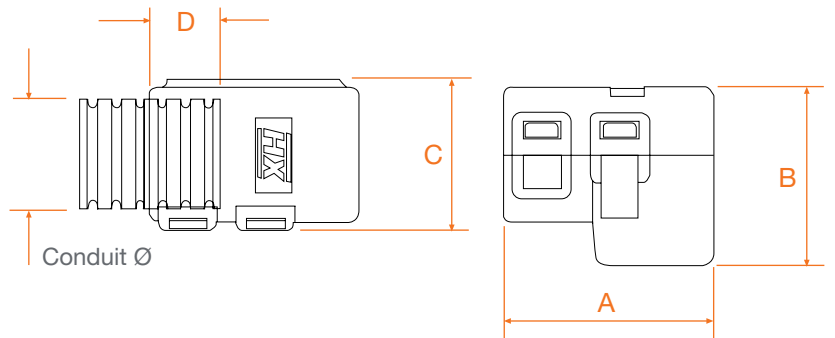

External Hinged Connector Interfaces (Delphi Series)

Description

Single junction straight and 90° elbow fittings providing high integrity connections between Delphi series connectors or Junior Timer connectors and Harnessflex conduit systems.

These fittings are designed to snap together over all types of slit and unslit conduit thus maintaining maximum conduit bore.

In addition 90° elbow versions allow the conduit to swivel 360° around the connector housing, sufficient to avoid the problems associated with one-piece interfaces of overflexing due to movement or vibration.

Configurations and Dimensions

External Straight Connector Interface

External 90° Elbow Connector Interface

Straight Interface

Part No.	Conduit Size		Connector Type	Nominal Dimensions			
	(NC)	(NW)		A	B	C	D
CI08-DE001	08	7.5	Delphi Metripack Series 2-way	18	17	17	6
CI08-MP2	08	7.5	Delphi Metripack Series 2-way	20	16	28.9	12.3
CI08-MP3	08	7.5	Delphi Metripack Series 3-way	43	20	28	10
CI08-MMP2	08	7.5	Delphi Metripack Series 2-way	30	17	18	10
CI08-WP2	08	7.5	Delphi Metripack Series 2-way	31.3	16.1	28.3	10
CI08-PTD2	08	7.5	Delphi Metripack Series 2-way	20.2	20.5	18	14.7
CI08-GT153	08	7.5	-	38	24	16	10
12-GT284	12	10	-	37.3	21.3	40	29.5
16-GT284	16	13	-	37.3	21.3	40	29.5