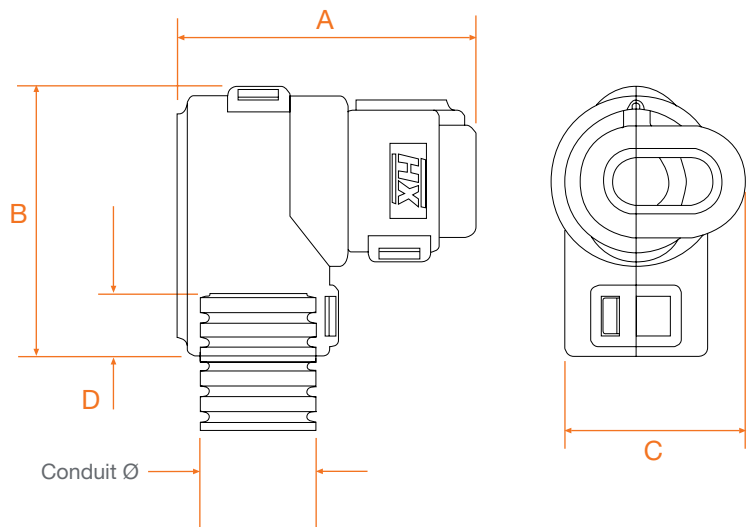

These fittings are designed to snap together over all types of slit and unslit conduit thus maintaining maximum conduit bore.

In addition 90° elbow versions allow the conduit to swivel 360° around the connector housing, sufficient to avoid the problems associated with one-piece interfaces of overflexing due to movement or vibration.

Configurations and Dimensions

External Straight Connector Interface

External 90° Elbow Connector Interface

Straight Interface

Part No.	Conduit Size		Connector Type	Nominal Dimensions			
	(NC)	(NW)		A	B	C	D
CI08-DE001	08	7.5	Delphi Metripack Series 2-way	18	17	17	6
CI08-MP2	08	7.5	Delphi Metripack Series 2-way	20	16	28.9	12.3
CI08-MP3	08	7.5	Delphi Metripack Series 3-way	43	20	28	10
CI08-MMP2	08	7.5	Delphi Metripack Series 2-way	30	17	18	10
CI08-WP2	08	7.5	Delphi Metripack Series 2-way	31.3	16.1	28.3	10
CI08-PTD2	08	7.5	Delphi Metripack Series 2-way	20.2	20.5	18	14.7
CI08-GT153	08	7.5	-	38	24	16	10
12-GT284	12	10	-	37.3	21.3	40	29.5
16-GT284	16	13	-	37.3	21.3	40	29.5

90° Elbow Swivel Interface

Part No.	Conduit Size		Connector Type	Nominal Dimensions			
	(NC)	(NW)		A	B	C	D
CI08-90-DE001	08	7.5	Delphi Metripack Series 2-way	32	30	17.5	7.3
CI08-90-MP2	08	7.5	Delphi Metripack Series 2-way	35	42	29.5	7.3
CI08-90-MP3	08	7.5	Delphi Metripack Series 3-way	56.9	30	20	10
CI08-90-MMP2	08	7.5	Delphi Metripack Series 2-way	45	30	19	7.3
CI12-90-MP2	12	10	Delphi Metripack Series 2-way	20	42	30.5	7.3
CI12-90-MP3	12	10	Delphi Metripack Series 3-way	56.9	31	20	10
CI12-90-MMP2	12	10	Delphi Metripack Series 2-way	-	-	-	-
CI108-90-WP2	08	7.5	Delphi Metripack Series 2-way	45.2	33.3	19.5	10
CI12-90-WP2	12	10	Delphi Metripack Series 2-way	45.2	34.3	19.5	10
CI08-90-PTD2	08	7.5	Delphi Metripack Series 2-way	33.8	30	22	10
CI12-90-PTD2	12	10	Delphi Metripack Series 2-way	33.8	21	22	10
CI08-90-GT153	08	7.5	-	53	31	19	7
CI12-90-GT153	12	10	-	53	32	19	10
CI12-90-GT284	12	10	-	62.6	44.4	-	10
CI1690-GT284	16	13	-	62.6	44.4	-	-