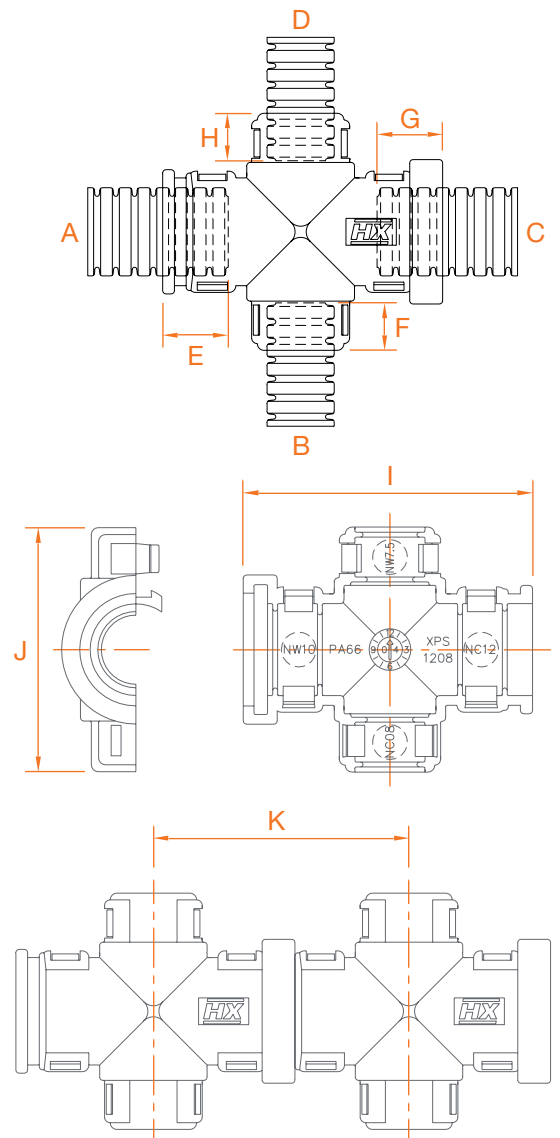

### Description

Two-piece symmetrical 4 junction fittings providing a variety of conduit size combinations.

These fittings are designed to snap together over all types of slit and unslit conduit thus maintaining maximum conduit bore.

In addition several fittings can be snapped together to provide multiple outlets without the need of short conduit joints.

### Configurations and Dimensions

Part No.	Conduit Sizes (NC)				Conduit Sizes (NW)				Conduit Engagement				Overall Dimensions		
	A	B	C	D	A	B	C	D	E	F	G	H	I	J	K
XPS1208	12	08	12	08	10	7.5	10	7.5	9.5	7.0	9.5	7.0	42	35.5	38